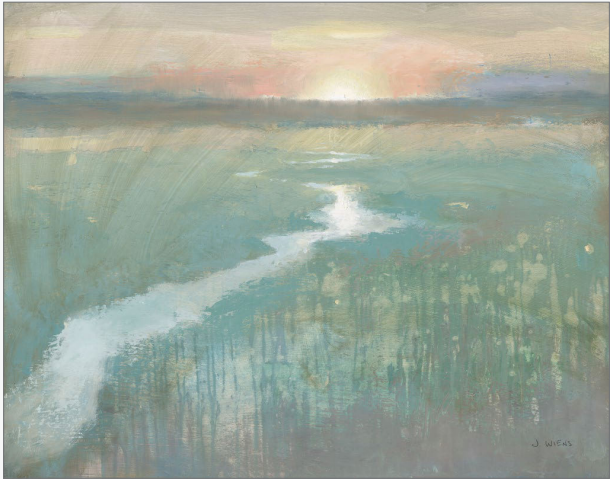

78277 EVENING STREAM

DANHUI NAI