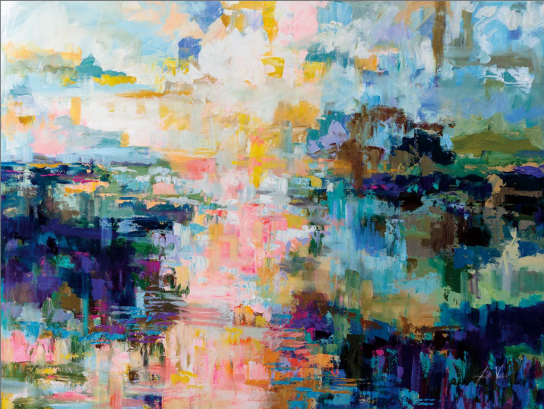

JULIA PURINTON

78367 SUBTLE SEA

JEANETTE VERTENTES

78319 SINGLE LIFE

JEANETTE VERTENTES

78294 DEEP BLUE

ART DECOR

JEANETTE VERTENTES

78289 JOY OF MY LIFE

78295 HOPE

78293 SUNDAY AFTERNOON
JEANETTE VERTENTES

**jeanette
vertentes**

Jeanette Vertentes is a contemporary painter known for colorful paintings filled with vibrant spirit. Living in Connecticut, close to the sea, her vivid creations are brought to life with contrasting and harmonious colors, movement and bold compositions.