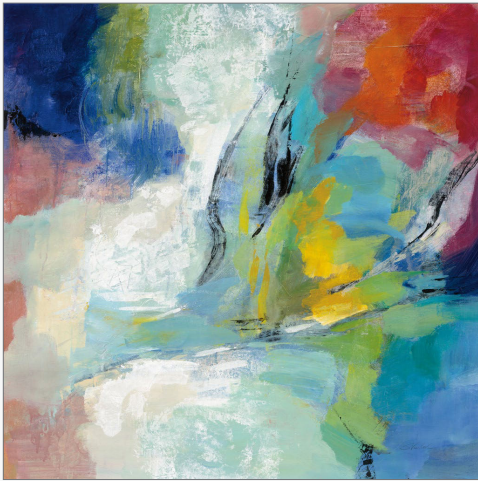

78289 JOY OF MY LIFE

78295 HOPE

78293 SUNDAY AFTERNOON
JEANETTE VERTENTES

**jeanette
vertentes**

Jeanette Vertentes is a contemporary painter known for colorful paintings filled with vibrant spirit. Living in Connecticut, close to the sea, her vivid creations are brought to life with contrasting and harmonious colors, movement and bold compositions.

[SEE MORE ART](#)

DANHUI NAI

64177 ELECTRIFIED

SILVIA VASSILEVA

64154 VIBRANT RAINBOW

KATHRINE LOVELL

77882 DISAPPEARING TRIANGLES

78303 TIDEPOOL SPARKLE
DANHUI NAI